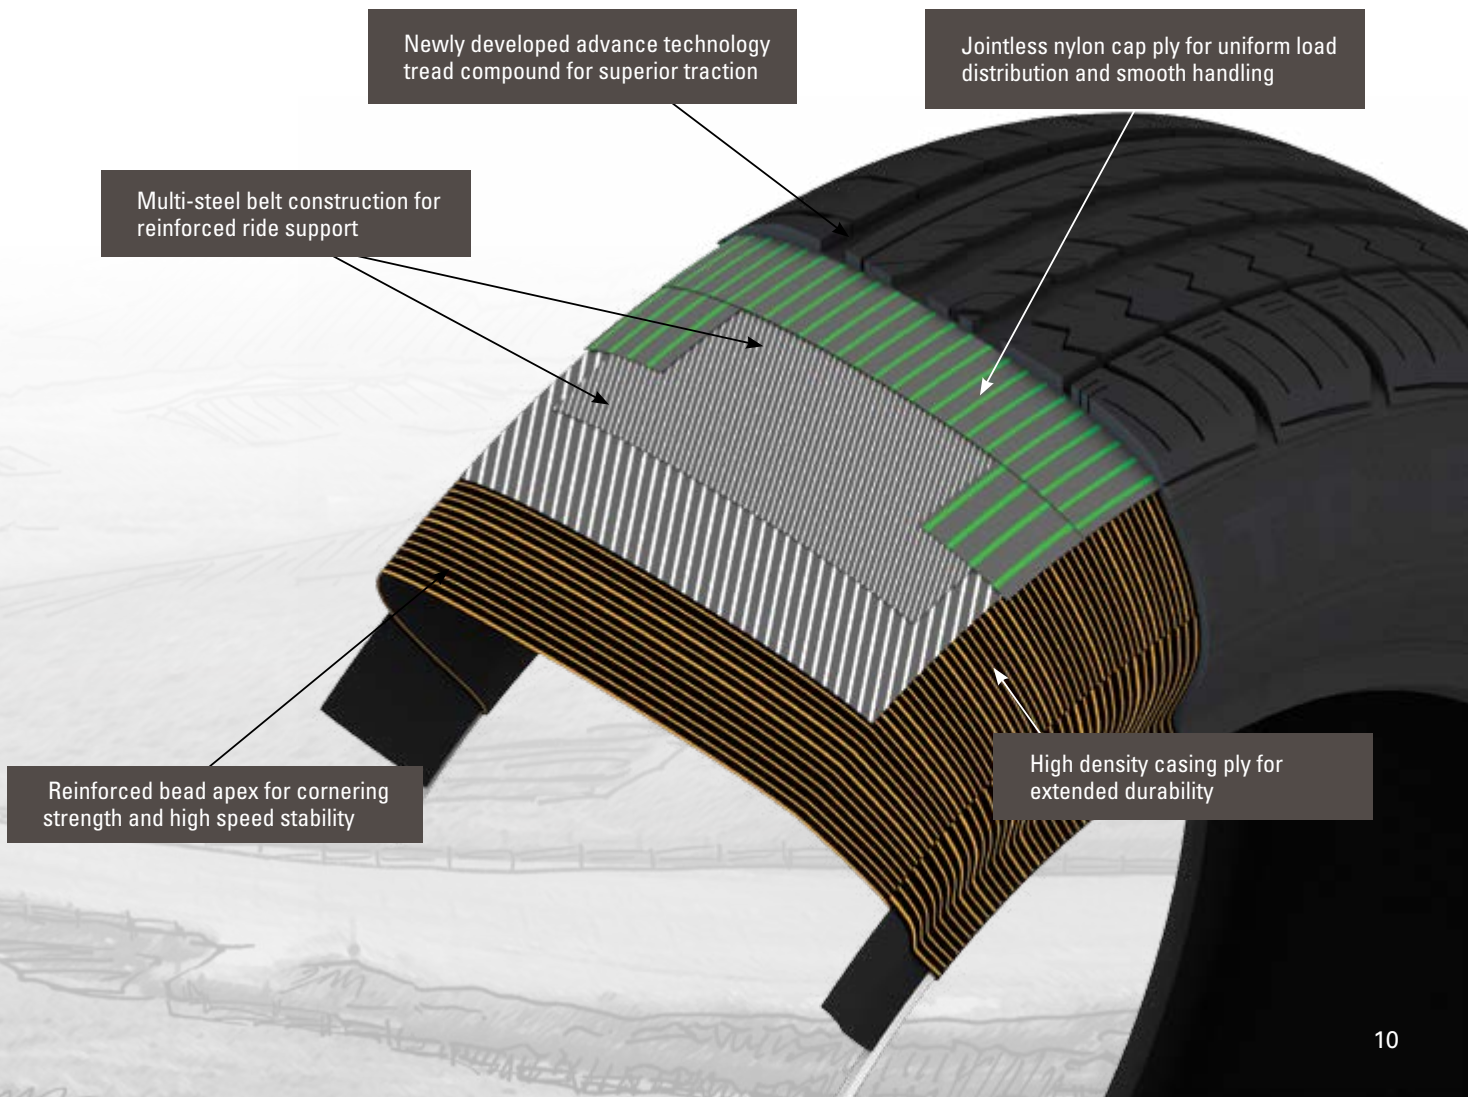

Industry Leading Protection Package for Enhanced Peace of Mind

- 90,000-Mile Treadwear for T-Rated L/X
- 70,000-Mile Treadwear for H & V-Rated L/X
- 50,000-Mile Treadwear for W-Rated L/X
- 60,000-Mile Treadwear for T, H & V-Rated C/X
- Free 45-Day Test Drive
- Free 2-Year Roadside Assistance
- Free 1-Year Road Hazard Protection
- Free Defect Replacement for the Life of Usable Tread

Enhanced Engineering for Every Twist and Turn