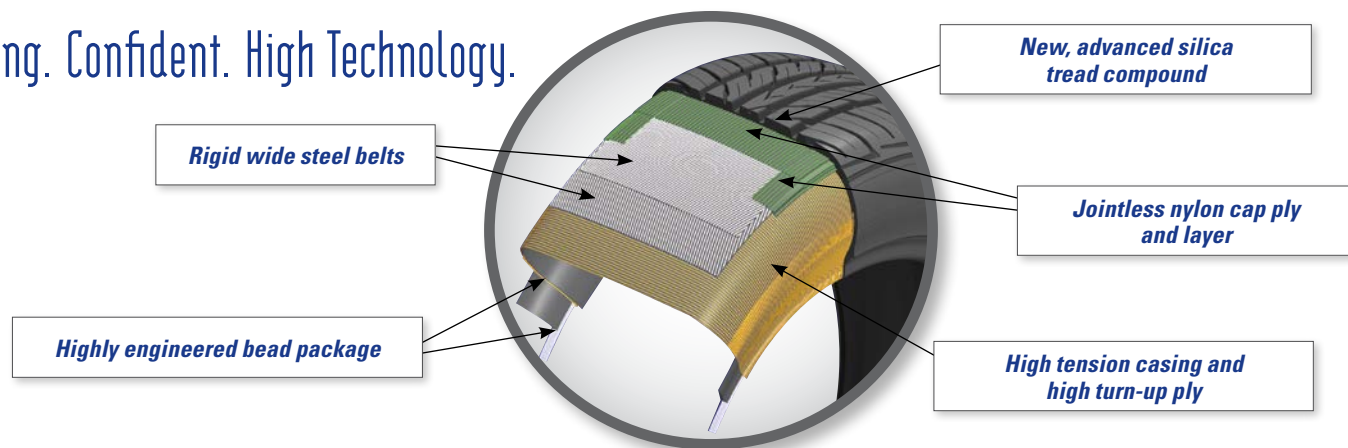

Strong. Confident. High Technology.