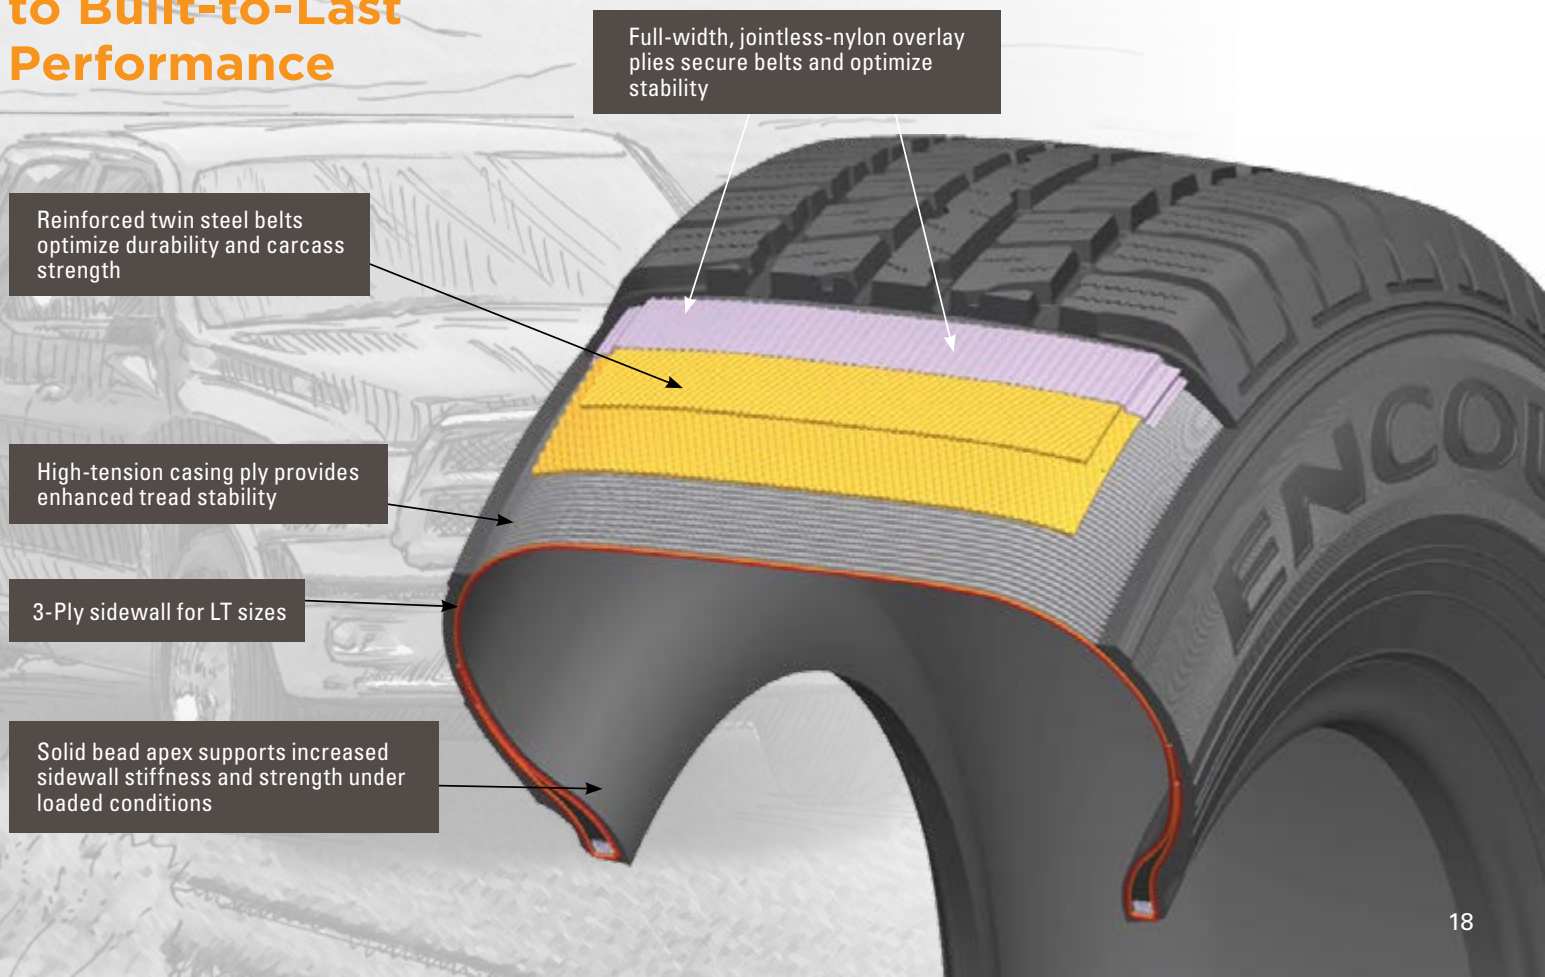

Encounter Your Road to Built-to-Last Performance