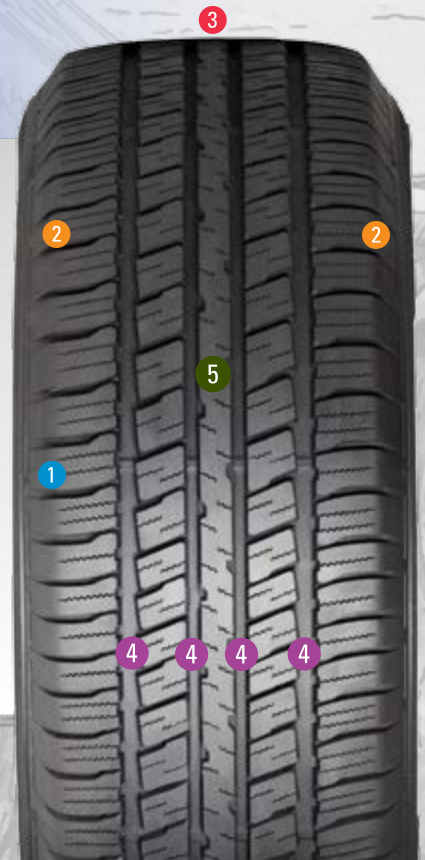

Encounter Your Road to a Very Smart Choice

Venture into a new era of all-season drivability and exceptional on-road performance with the Sumitomo Encounter HT ... the precision-engineered all-season light truck tire for highway bound CUVs, SUVs, Vans and Pickups.

Encounter Your Road to Driver-Focused Design

- 1 OPTIMIZED SERRATED MICRO-SIPING**
Improves wet traction for all-season drivability
- 2 VARIABLE WIDTH SHOULDER BLOCK DESIGN**
Reduces road noise while enhancing ride comfort
- 3 NON-DIRECTIONAL, FIVE-RIB TREAD DESIGN**
Optimizes ride stability and protects against irregular wear
- 4 WIDE CIRCUMFERENTIAL TREAD CHANNELS**
Quickly evacuate water and boost hydroplaning resistance
- 5 SOLID CONTINUOUS CENTER RIB**
Promotes better handling and fights against irregular wear