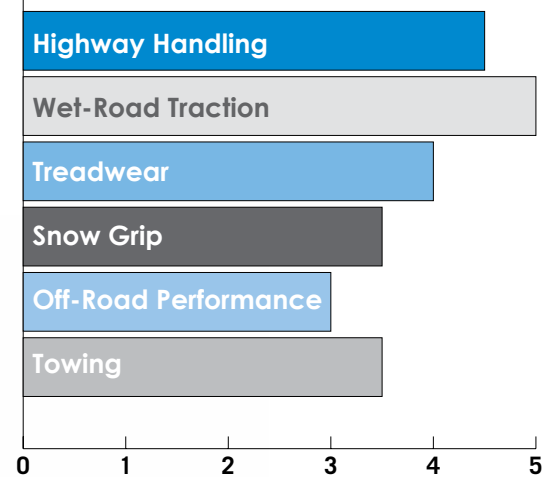

Encounter Your Road to Peace of Mind

CONSUMER WARRANTY PROTECTION PACKAGE

- 60,000-Mile Treadwear for Metric and LT Sizes
- Free 30-Day Test Drive
- Free 2-Year Roadside Assistance
- Free 1-Year Road Hazard Protection
- Free Lifetime Replacement for Workmanship and Material Defects

Encounter Your Road to All-Season Versatility