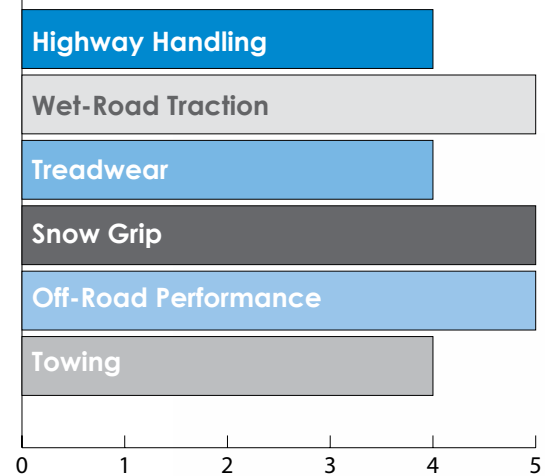

Encounter Your Road to Peace of Mind

CONSUMER WARRANTY PROTECTION PACKAGE

- 60,000-Mile Treadwear for Metric and LT Sizes
- Free 30-Day Test Drive
- Free 2-Year Roadside Assistance
- Free 1-Year Road Hazard Protection
- Free Lifetime Replacement for Workmanship and Material Defects

Encounter Your Road to All-Season Versatility