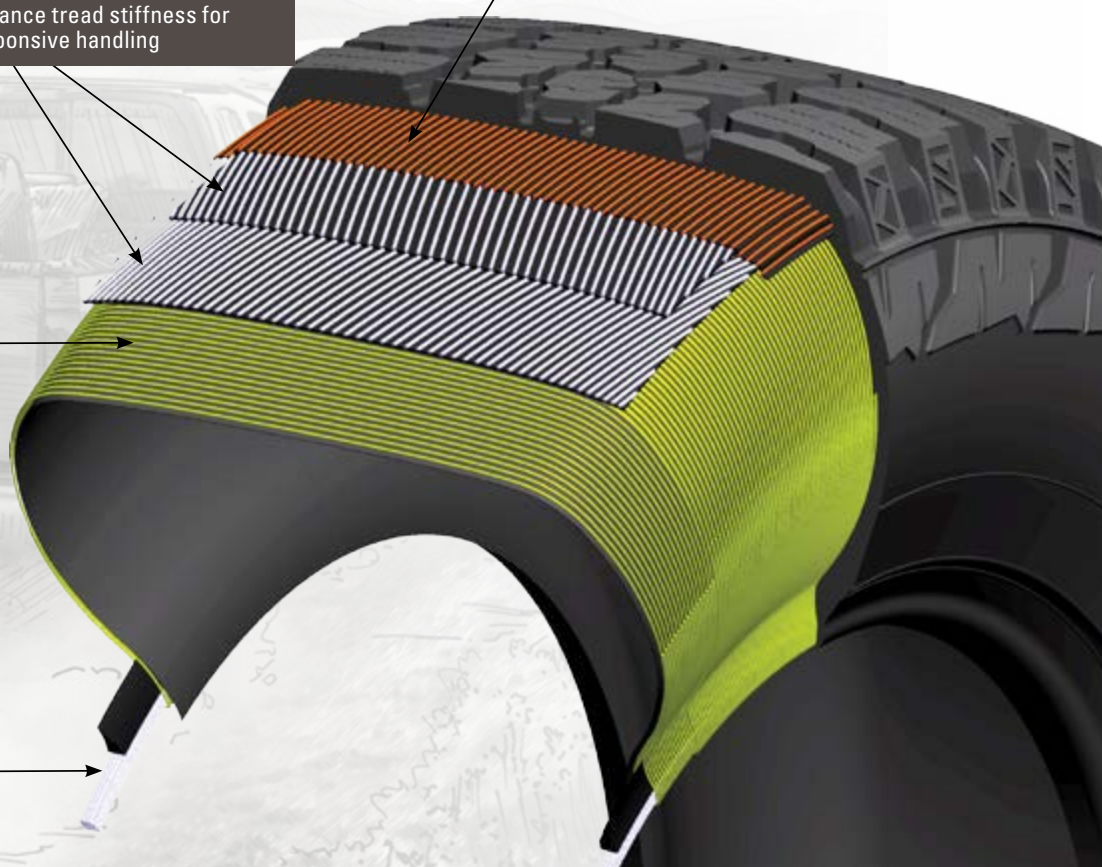

Encounter Your Road to Built-to-Last Performance

Wide, stiff steel belts enhance tread stiffness for responsive handling

Jointless nylon cap ply level load distribution and provides smooth handling

High-tension casing ply balance stability and comfort during high-speed travel

Hard bead apex reinforces sidewall and casing for reliable towing and hauling