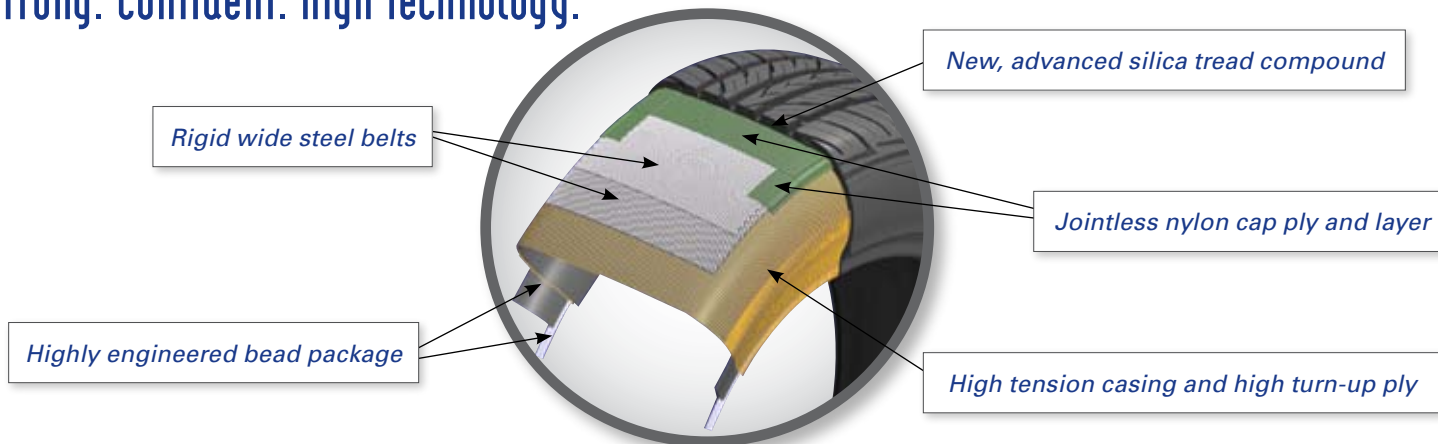

Strong. Confident. High Technology.