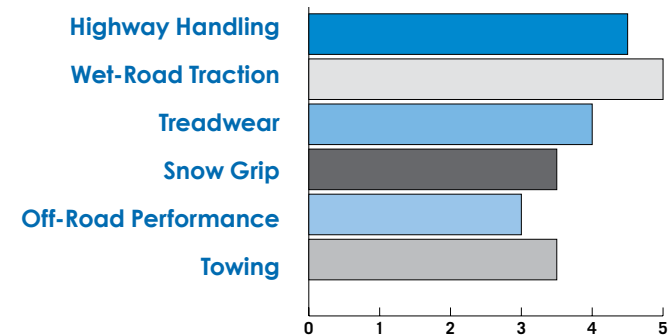

Encounter Your Road to All-Season Versatility