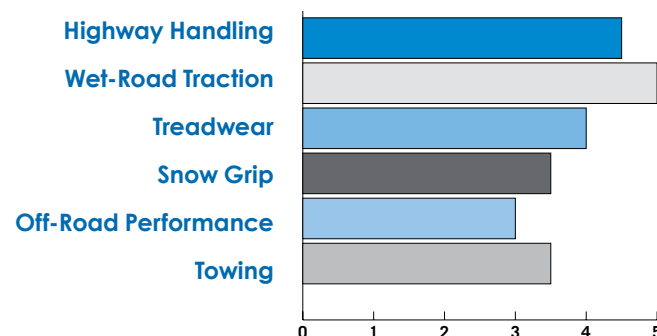

Encounter Your Road to All-Season Versatility